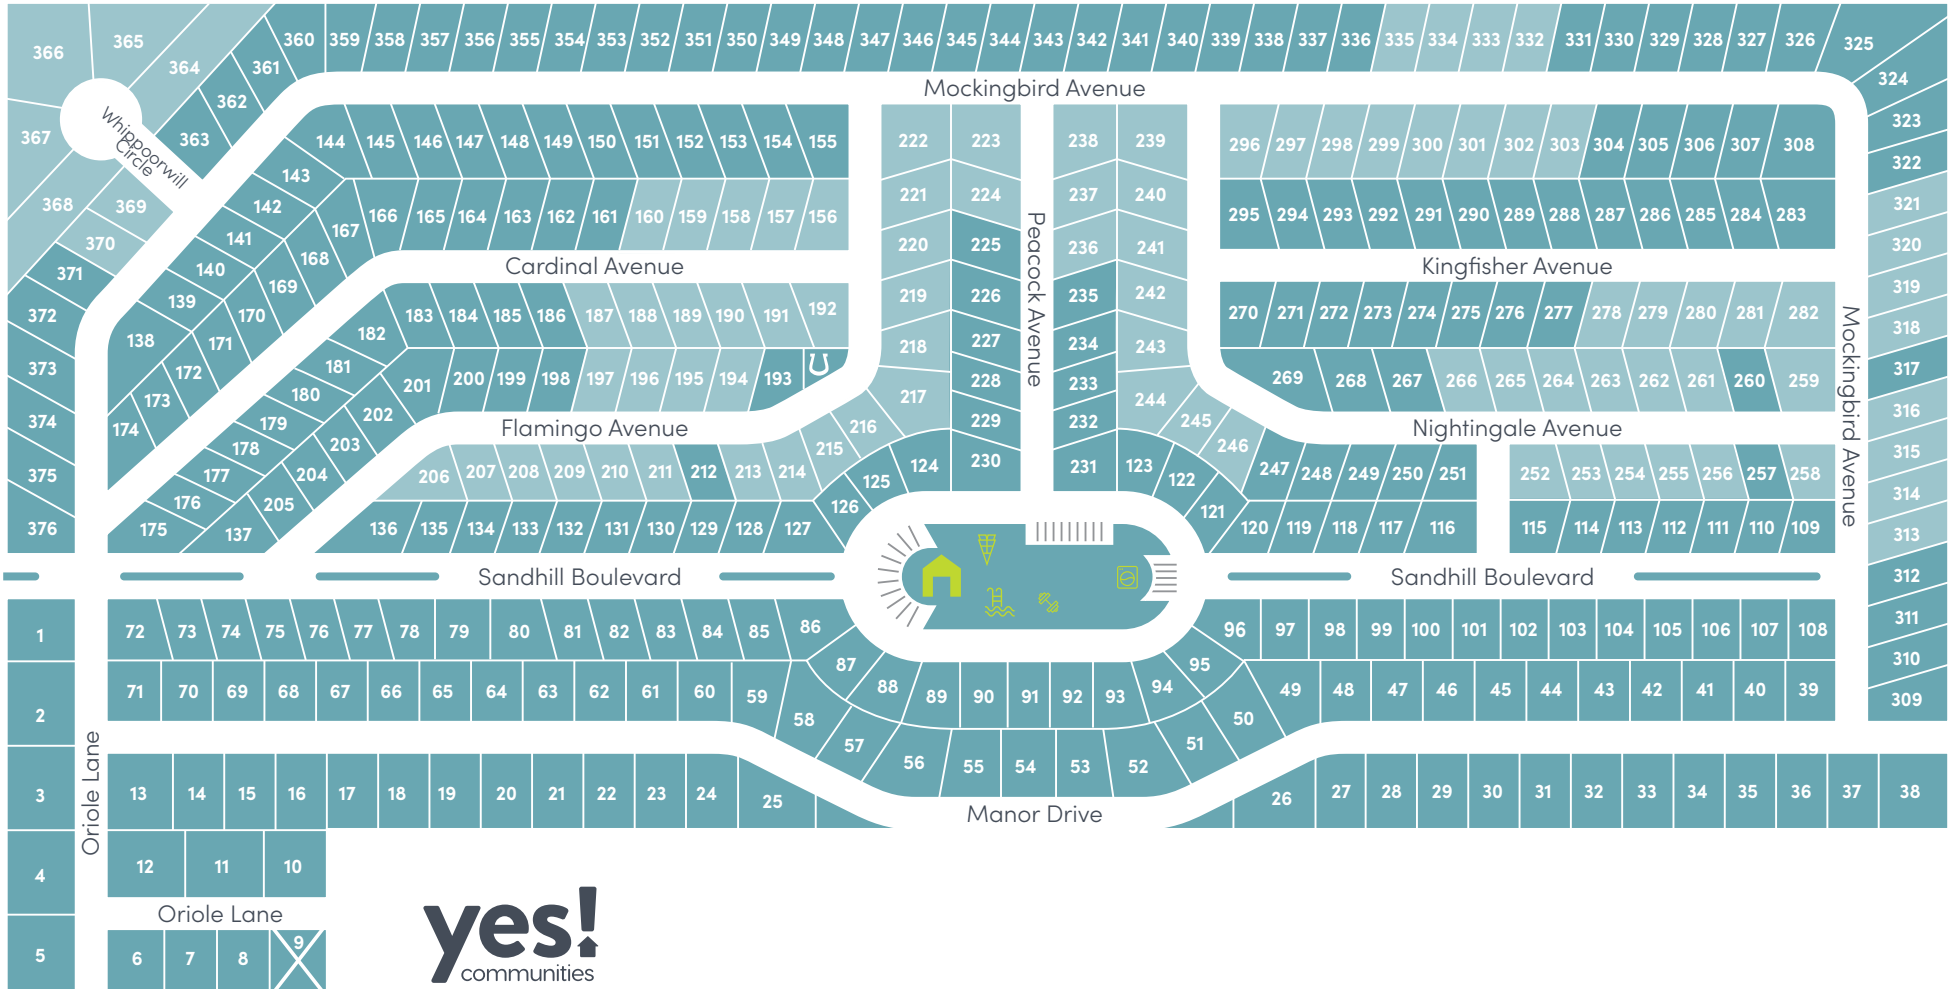

Sandhill Shores

yes!
communities

3200 South U.S. Hwy 1
Pierce, FL 34982

T : 772.465.0990

Visit us online at:
yescommunities.com

Number of sites: 376

Amenities:

- Swimming Pool
- Gym Room
- Shuffleboard
- Laundry
- Clubhouse

- Mobile Home Sites
- RV Sites